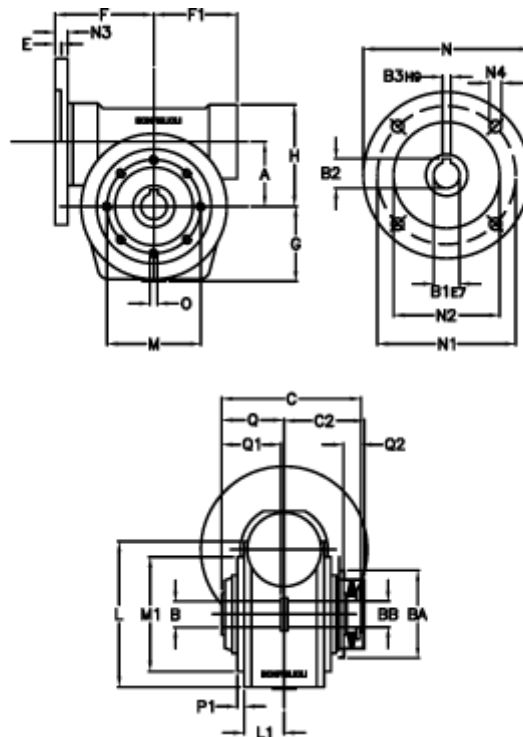

# Data Sheet

Article number: 390204903672236

Description: Worm Gear with Torque Limiter  
VF 49-L2-P-36 P63B5

## Measures

a = 49.50	C2 = 63,5	L1 = 36.8	O = M6x8
B = 25	Description = VF 49P-xx-63B5	m = 94	P1 = 2.5
B1 E7 = 11	E = 3.0	M1 = 68	Q = 51.0
B2 = 12.8	F = 70	N = 140	Q1 = 41
B3 H9 = 4	F1 = 63	N1 = 115	Q2 = 15
BA = 63	g = 56	N2 = 95	
BB H7 = 14	H = 80.0	N3 = 10.5	
C = 105	L = 107.5	N4 = 9,5	